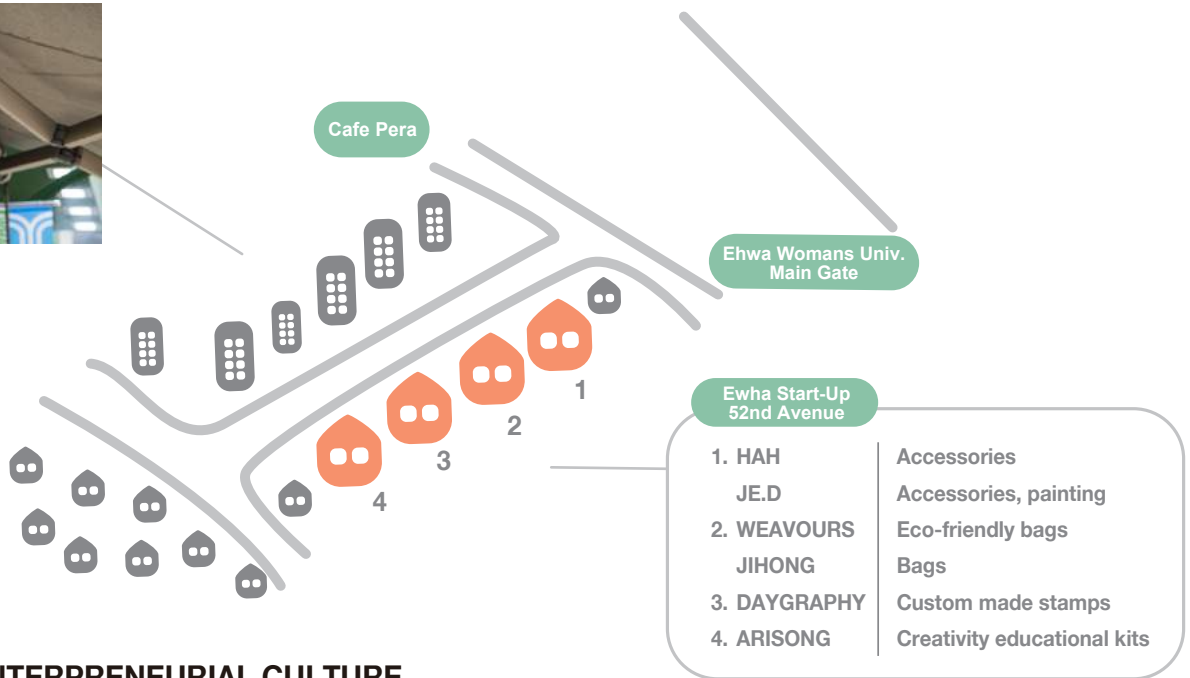

UNIVERSITY-INDUSTRY COLLABORATIONS

CREATING AN ENTREPRENEURIAL CULTURE AT EWHA : EWHA STARTUP 52ND STREET

The opening ceremony for 'Ewha Start-Up 52nd Avenue Project' supported by Ewha's Entrepreneurship Center took place at the alley right next to the school's main entrance on March 11.

'Ewha Start-Up 52nd Avenue' is a project designed to contribute to the encouragement of business start-ups and the development of the local community. This project assists business start-ups by leasing shops located in the alley next to Ewha's main entrance,

which has recently scored the lowest growth rate among university business districts in Seoul, and providing space for students willing to start their own businesses.

At the opening ceremony, faculty members addressed their hopes for this project to become a symbol of hope for youth business start-ups.

NEW PARTNERSHIP WITH HONG KONG POLYTECHNIC UNIVERSITY

The Department of Nutritional Science and Food Management of Ewha signed an MOU with the Hotel & Tourism Management Department of Hong Kong Polytechnic University.

On June 9th, Dean Kaye Chon visited Ewha and discussed ways to develop global internship programs and the industry-education collaboration model with President Choi. The two schools have agreed to mutually cooperate in the promotion of global internship programs, exchanging students, and several other educational programs.